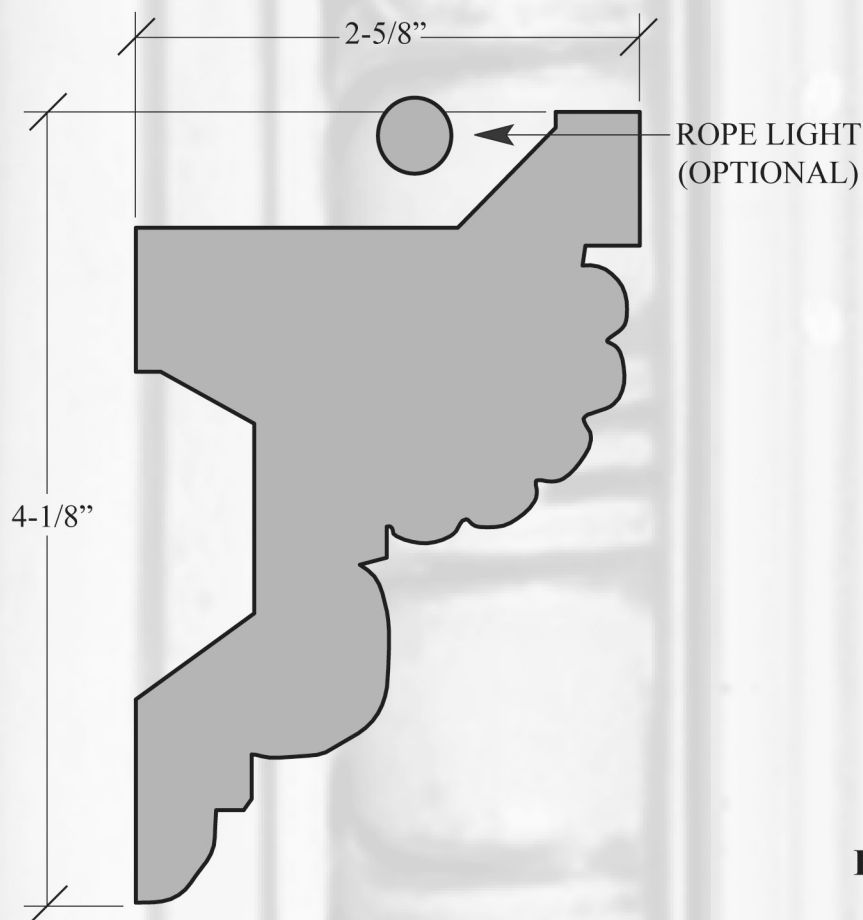

**PLAS 902 ~ REED & VOLUTE LIGHT COVE**

PHOTO SCALE: 1/2" = 1"

**PLAS 902**

**REED & VOLUTE  
LIGHT COVE**

2-5/8" PROJECTION  
4-1/8" HEIGHT  
90-1/2" LENGTH  
1-1/2" REPEAT

20 LBS. PER LENGTH  
91" SHIPPING LENGTH

**PLAS 902 IS THE RECOMMENDED  
LIGHT COVE FOR PLAS 899  
CHINOIRSERIE CHROWN**