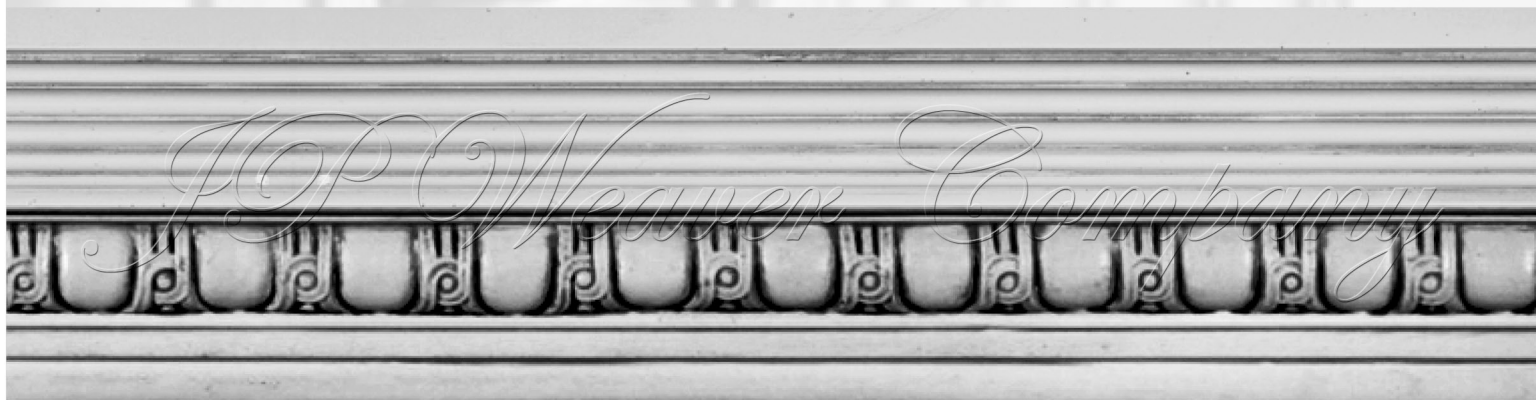

**PLAS 902 ~ REED & VOLUTE LIGHT COVE**

PHOTO SCALE: 1/2" = 1"

**PLAS 902**

**REED & VOLUTE  
LIGHT COVE**

2-5/8" PROJECTION  
4-1/8" HEIGHT  
90-1/2" LENGTH  
1-1/2" REPEAT

20 LBS. PER LENGTH  
91" SHIPPING LENGTH

**PLAS 902 IS THE RECOMMENDED  
LIGHT COVE FOR PLAS 899  
CHINOIRSERIE CHROWN**